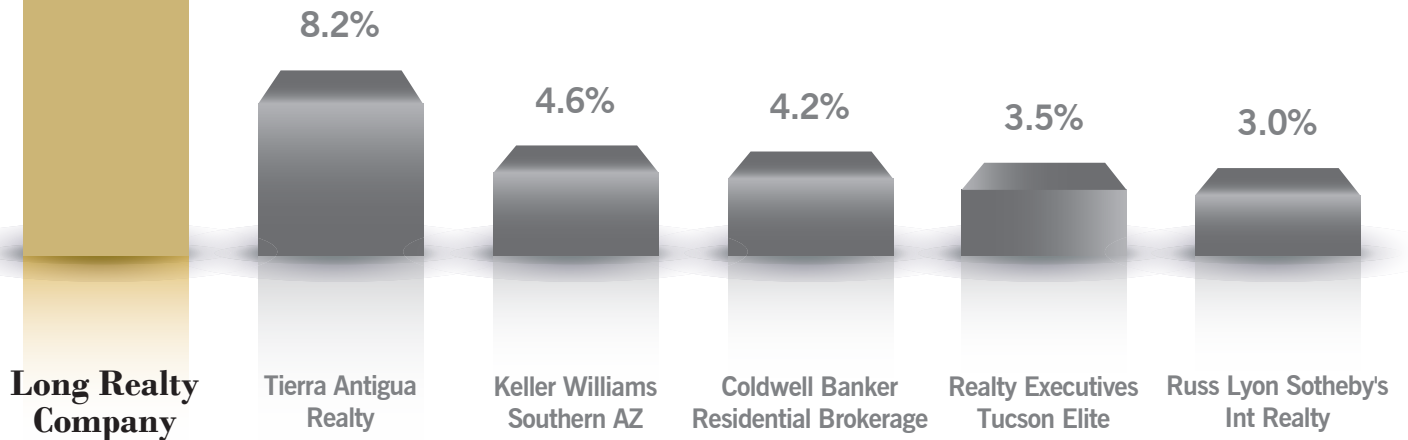

REALTY
MORTGAGE
TITLE &
INSURANCE

A BERKSHIRE HATHAWAY AFFILIATE

Sherie Broekema, The Tucson Homes Team

Foothills
4051 E Sunrise Dr, Ste 101
Tucson, Arizona 85718
(520) 977-4560
SherieB@TucsonHomes.com
SherieB.LongRealty.com

59.7%

2017 TUCSON LUXURY MARKET SHARE

Long Realty sells more luxury real estate than all other companies combined

LUXURY PORTFOLIO
INTERNATIONAL™

Data obtained 1/9/18 from MLSSAZ using Brokermetrics software for all closed residential sales volume \$800,000 or above between 1/1/17-12/31/17 and deemed to be correct.