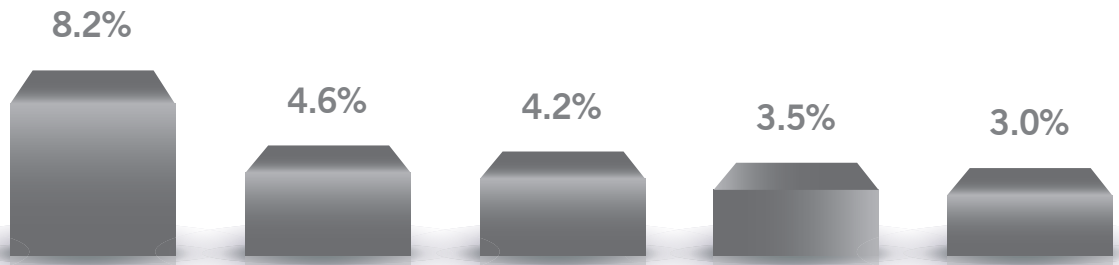

Long Realty Company

Tierra Antigua Realty

Keller Williams Southern AZ

Coldwell Banker Residential Brokerage

Realty Executives Tucson Elite

Russ Lyon Sotheby's Int Realty

Data obtained 1/9/18 from MLSSAZ using Brokermetrics software for all closed residential sales volume $800,000 or above between 1/1/17-12/31/17 and deemed to be correct.