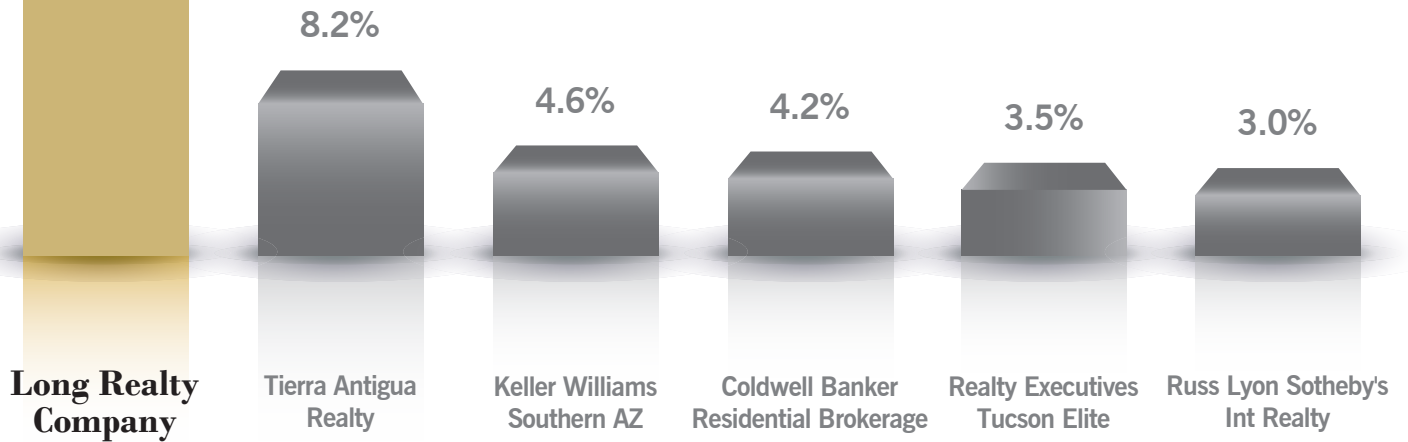

Data obtained 1/9/18 from MLSSAZ using Brokermetrics software for all closed residential sales volume $800,000 or above between 1/1/17-12/31/17 and deemed to be correct.