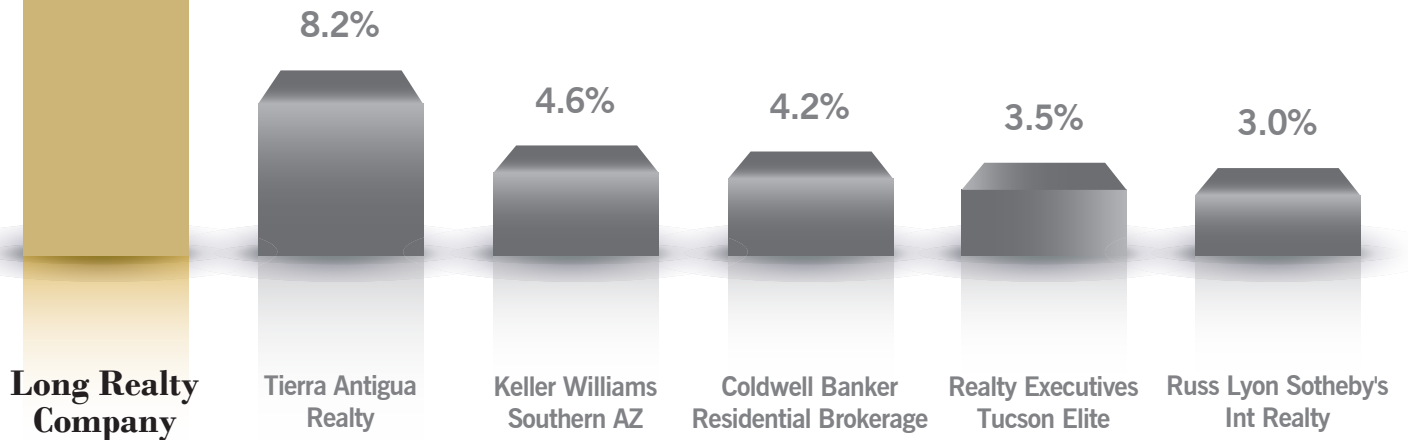

REALTY
MORTGAGE
TITLE &
INSURANCE

A BERKSHIRE HATHAWAY AFFILIATE

Jeff Davis
Sahuarita

15920 S. Rancho Sahuarita Blvd., #180
Sahuarita, Arizona 85629
(520) 407-8444

JeffDavis@LongRealty.com
JeffDavis.LongRealty.com

59.7%

2017 TUCSON LUXURY MARKET SHARE

**Long Realty sells more luxury real estate
than all other companies combined**

LUXURY PORTFOLIO
INTERNATIONAL™

Data obtained 1/9/18 from MLSSAZ using Brokermetrics software for all closed residential sales volume \$800,000 or above between 1/1/17-12/31/17 and deemed to be correct.