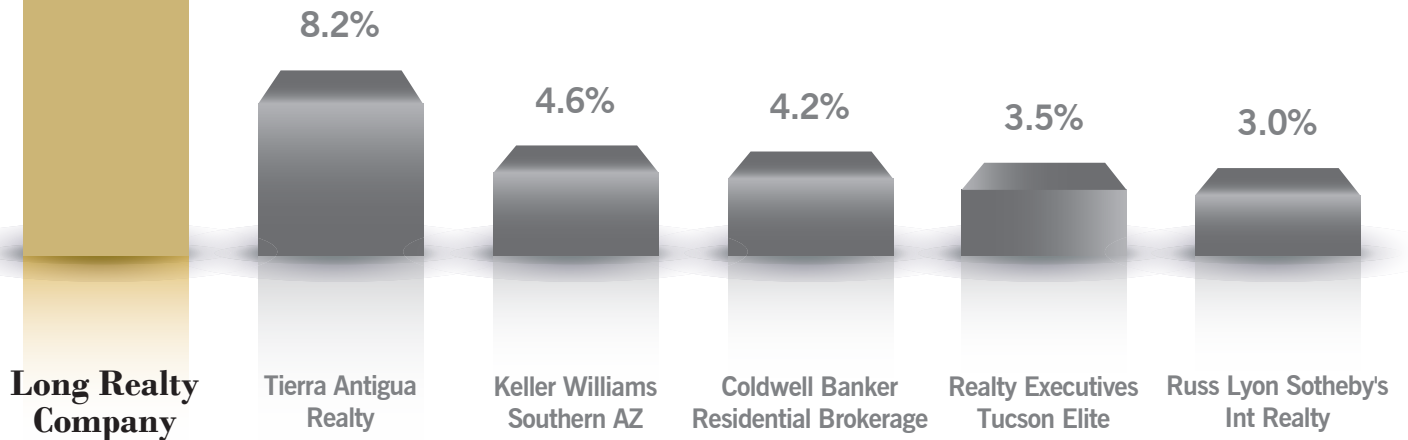

Data obtained 1/9/18 from MLSSAZ using Brokermetrics software for all closed residential sales volume $800,000 or above between 1/1/17-12/31/17 and deemed to be correct.